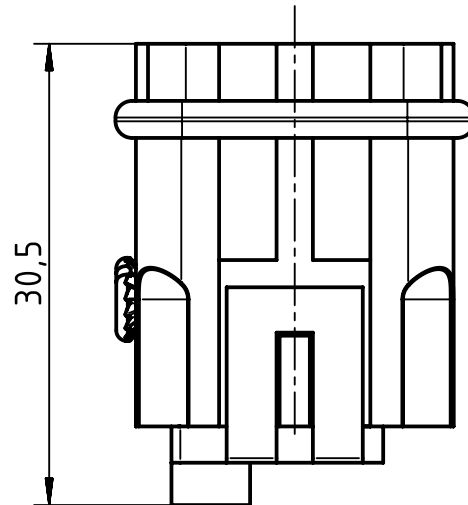

insert fixing screw M3x6  
enclosed separately

 All Dimensions in mm Original Size DIN A4	Scale	Free size tol.			Ref.
	2:1				Sub.
 All rights reserved Department EL PD - DE	Created by	Inspected by	Standardisation	Date	State
	VOLAR	PRIESTER	TIEMANNA	2015-11-09	Final Release
HARTING Electric GmbH & Co. KG D-32339 Espelkamp	Title				Doc-Key / ECM-Nr.
	Han 4A-sti-s				100141668/UGD/005/A 500000095633
Type		Number		Rev.	Page
TB		09 20 004 2611		A	1/1