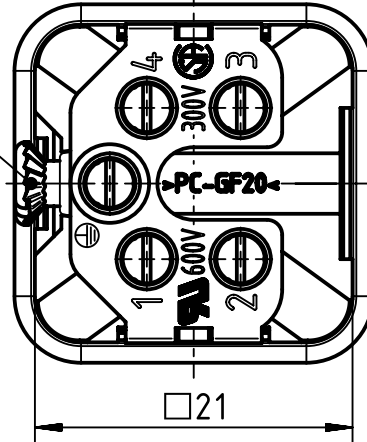

insert fixing screw M3x6  
enclosed separately

 All Dimensions in mm Original Size DIN A4	Scale	Free size tol.			Ref.
	2:1				Sub.
 All rights reserved Department EL PD - DE	Created by	Inspected by	Standardisation	Date	State
	VOLAR	PRIESTER	TIEMANNA	2015-11-09	Final Release
HARTING Electric GmbH & Co. KG D-32339 Espelkamp	Title				Doc-Key / ECM-Nr.
	Han 4A-sti-s				100141668/UGD/005/A 500000095633
Type		Number		Rev.	Page
TB		09 20 004 2611		A	1/1