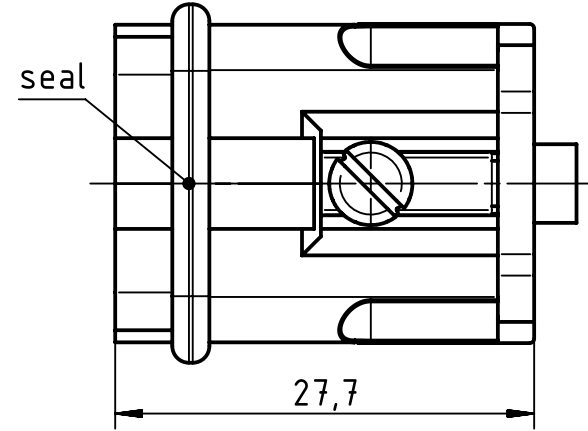

insert fixing screw M3x6  
enclosed separately

 All Dimensions in mm Original Size DIN A4	Scale	Free size tol.			Ref.
	2:1				Sub.
 All rights reserved Department EL PD - DE	Created by	Inspected by	Standardisation	Date	State
	VOLAR	PRIESTER	TIEMANNA	2015-11-09	Final Release
HARTING Electric GmbH & Co. KG D-32339 Espelkamp	Title				Doc-Key / ECM-Nr.
	Han 4A-sti-s				100141668/UGD/005/A 500000095633
Type		Number		Rev.	Page
TB		09 20 004 2611		A	1/1